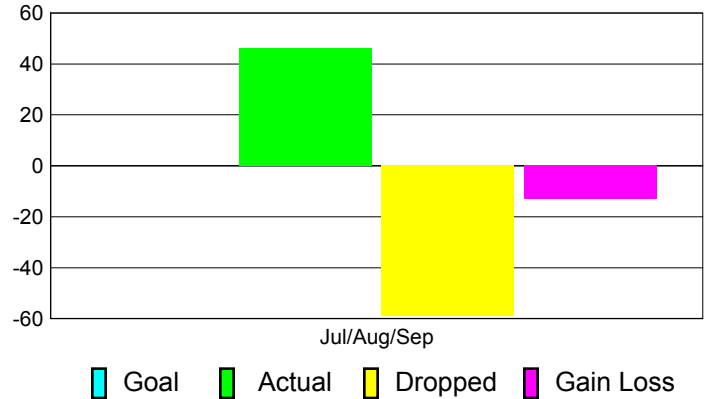

Membership Results 2012-2013

Goal, New, Dropped, Gain/Loss