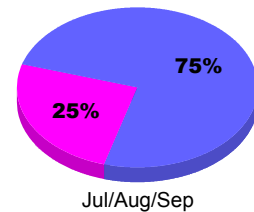

Membership Results
2012-2013

Membership
2011-2012

Month	Net Memb Goal	Actual New Memb	Actual Dropped Memb	Gain/Loss of Memb	Gain/Loss of Memb
Jul/Aug/Sep	0	46	-59	-13	33
Totals	0	46	-59	-13	33

Membership Results 2012-2013

Goal, New, Dropped, Gain/Loss

Comparison of Membership Gain/Loss

Current Year Compared to the Previous Year

Gender Comparison 2012-2013

Male Female